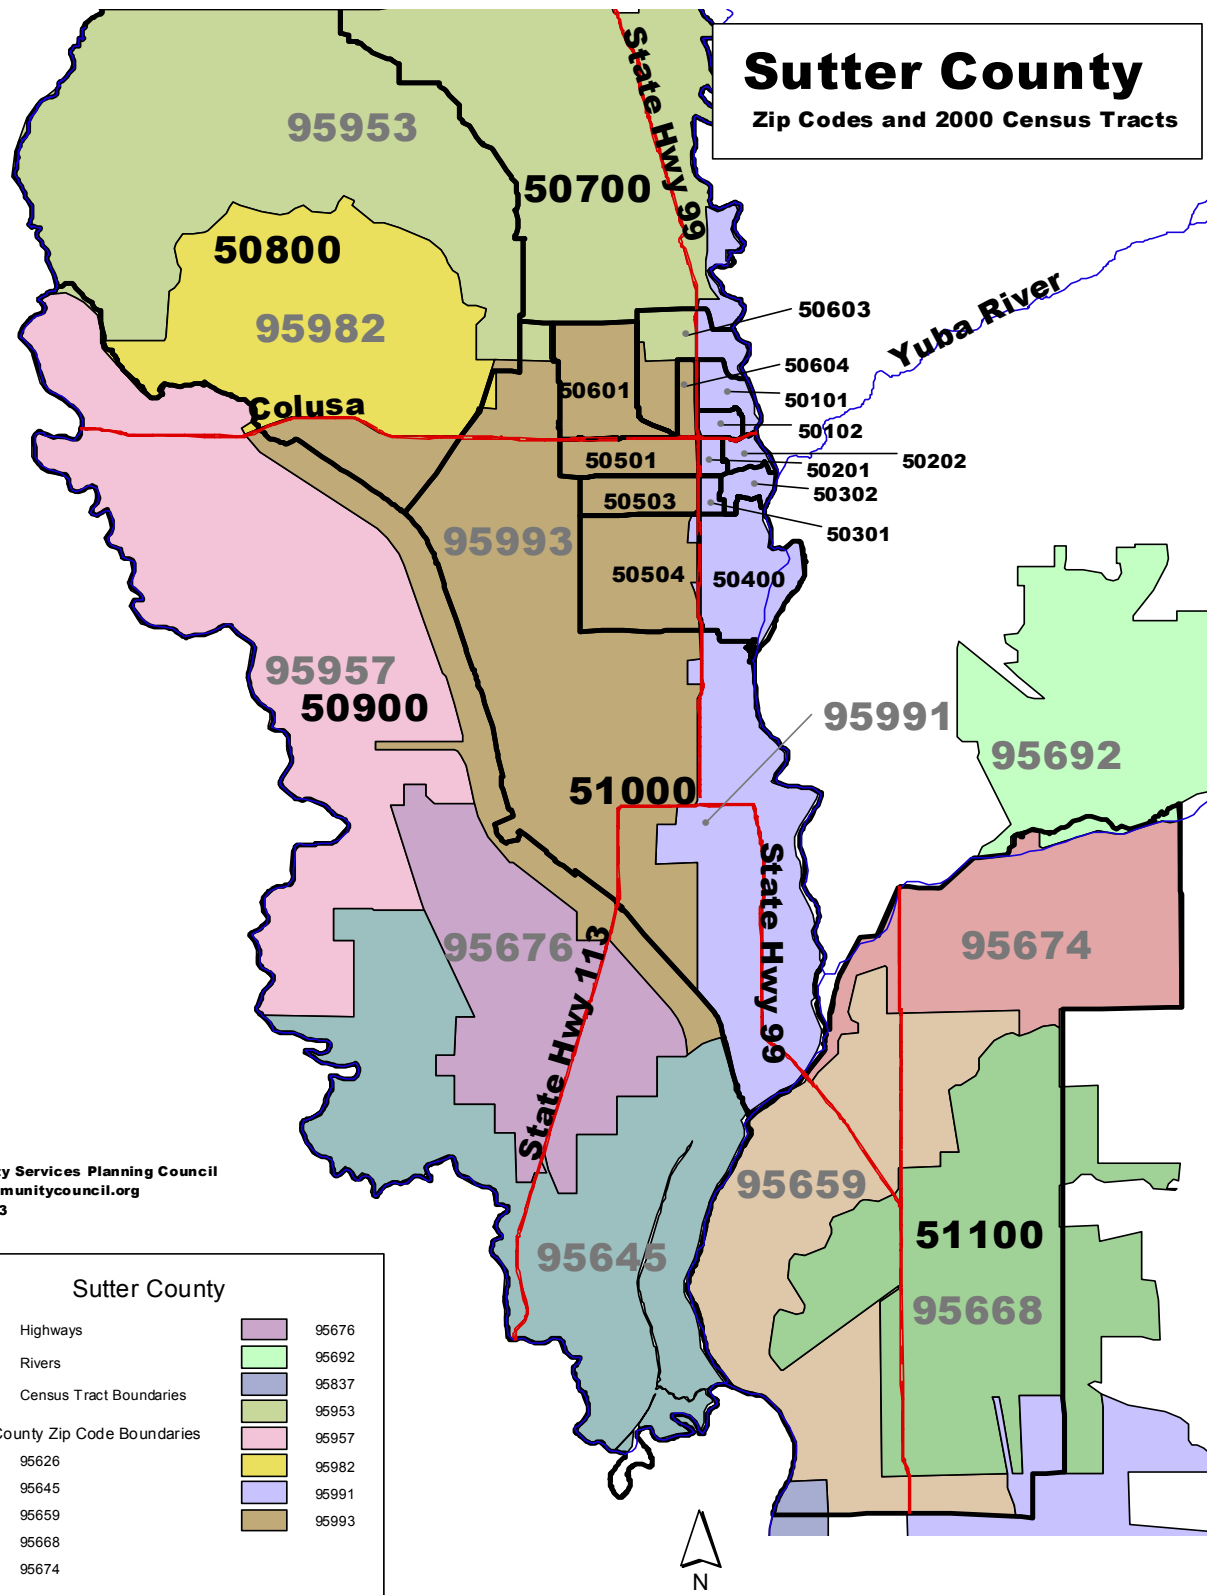

# Sutter County

Zip Codes and 2000 Census Tracts

Community Services Planning Council  
 data@communitycouncil.org  
 June, 2003

**Sutter County**

Highways	95676
Rivers	95692
Census Tract Boundaries	95837
<b>Sutter County Zip Code Boundaries</b>	95953
95626	95957
95645	95982
95659	95991
95668	95993
95674	