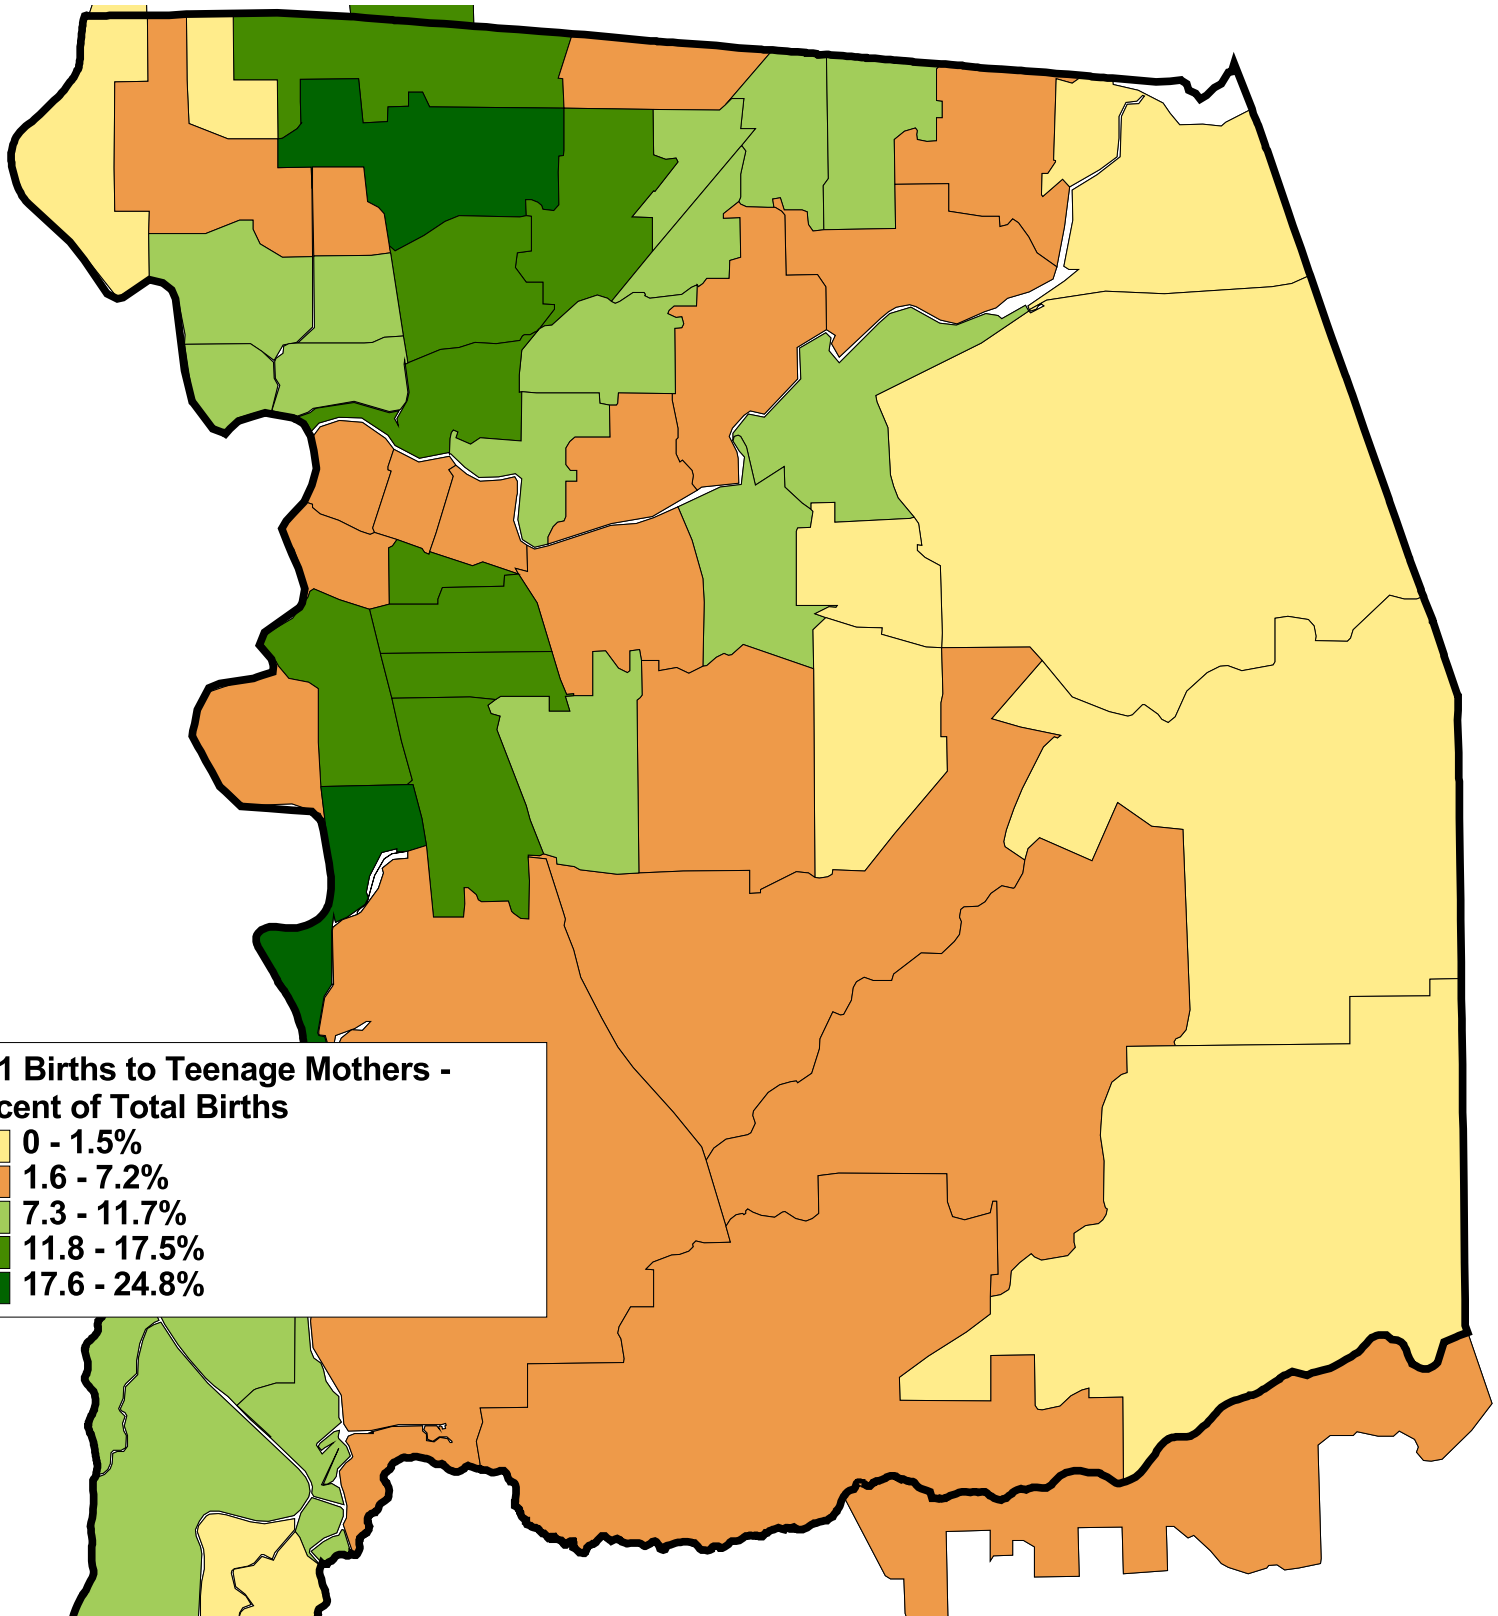

2001 Births to Teenage Mothers - Percent of Total Births

8 0 8 Miles

Source: Sacramento County DHHS, 2001

Community Services Planning Council, May 2003