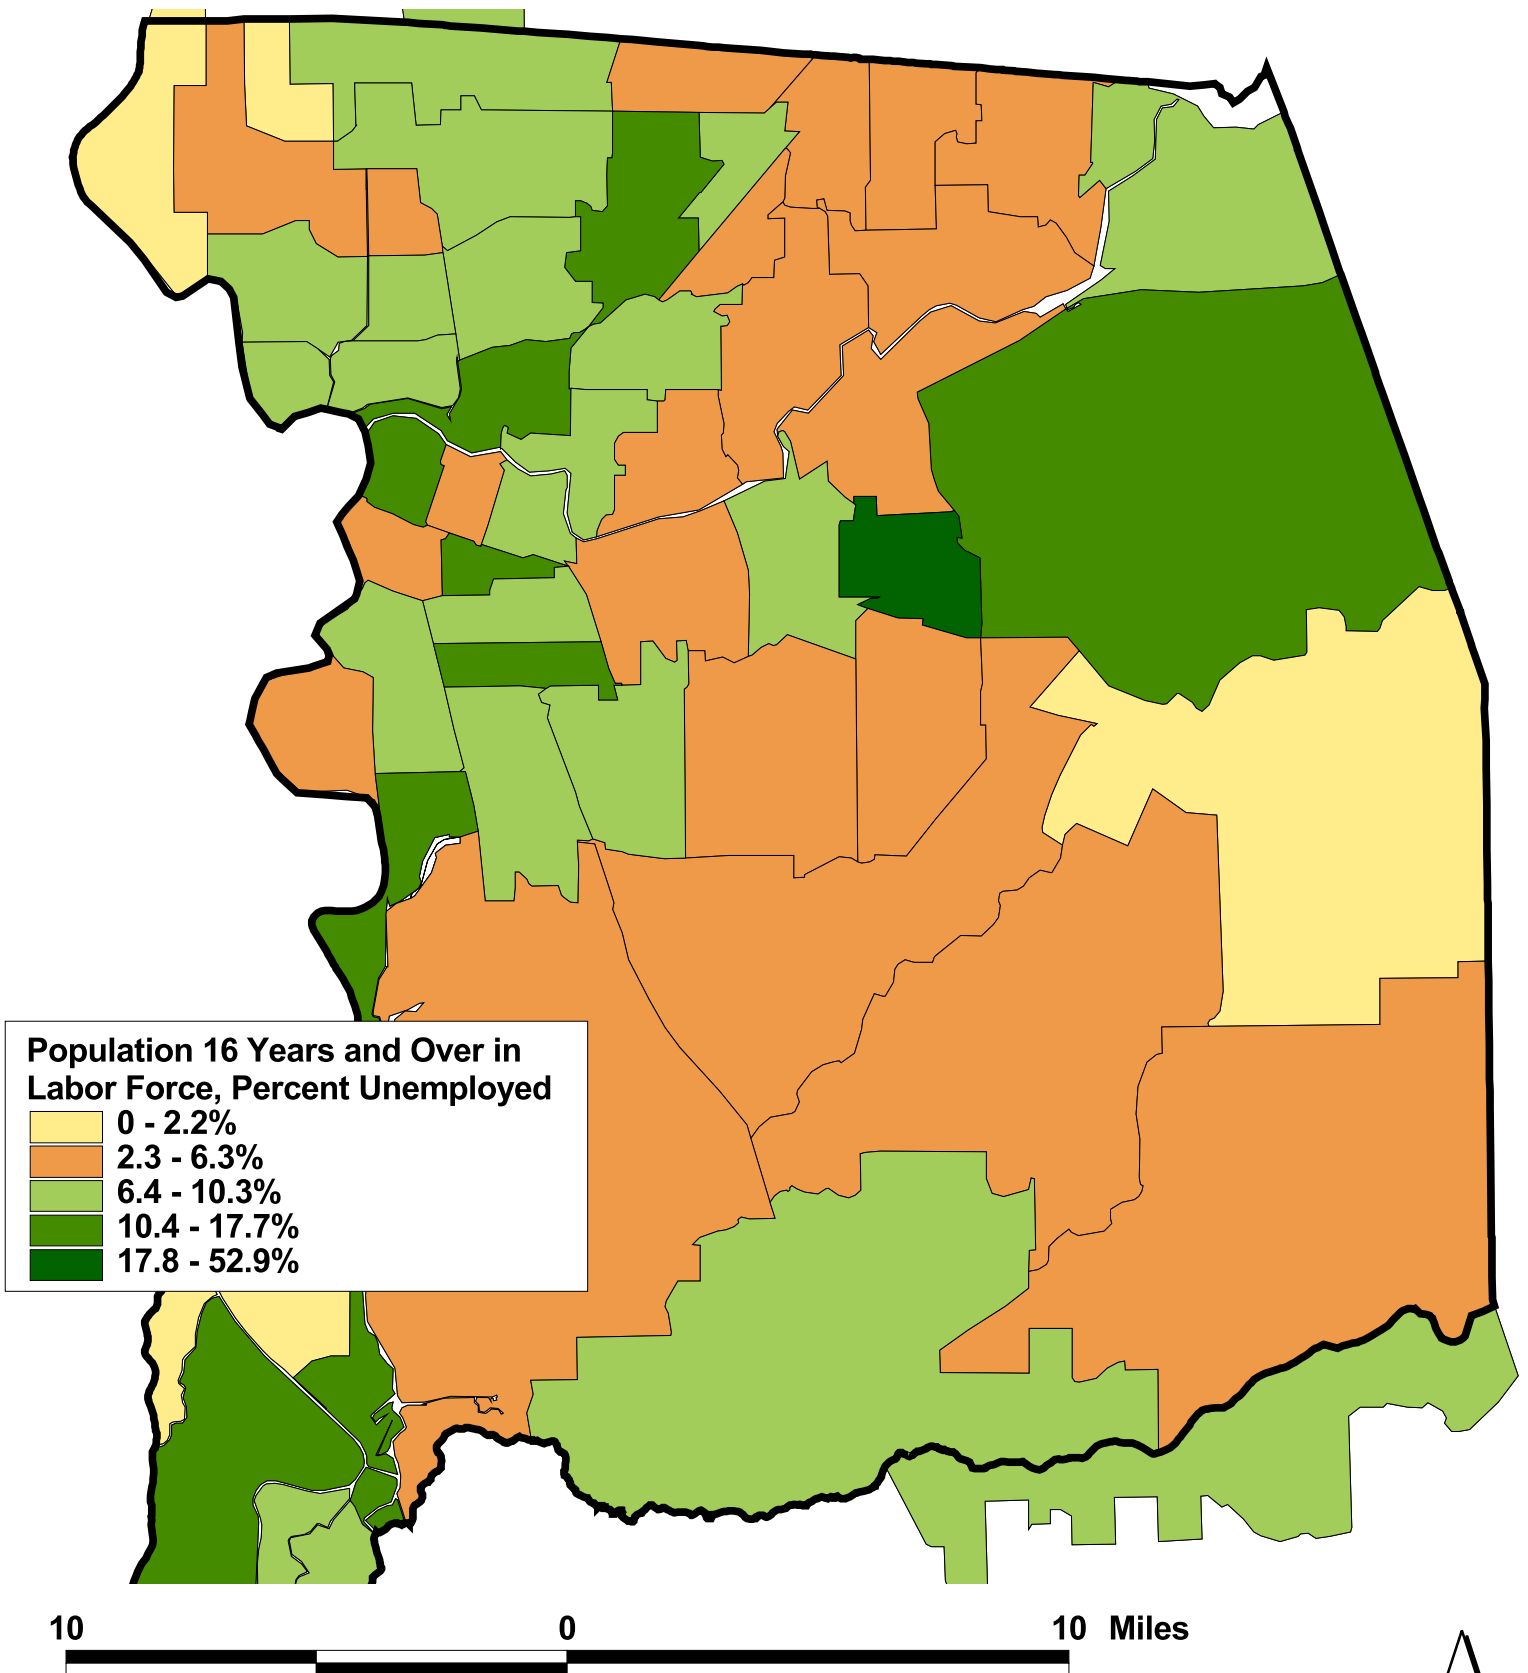

Population 16 Years and Over in Labor Force, Percent Unemployed, 2000

Source: Census 2000, SF3, PCT43

Community Services Planning Council, May 2003